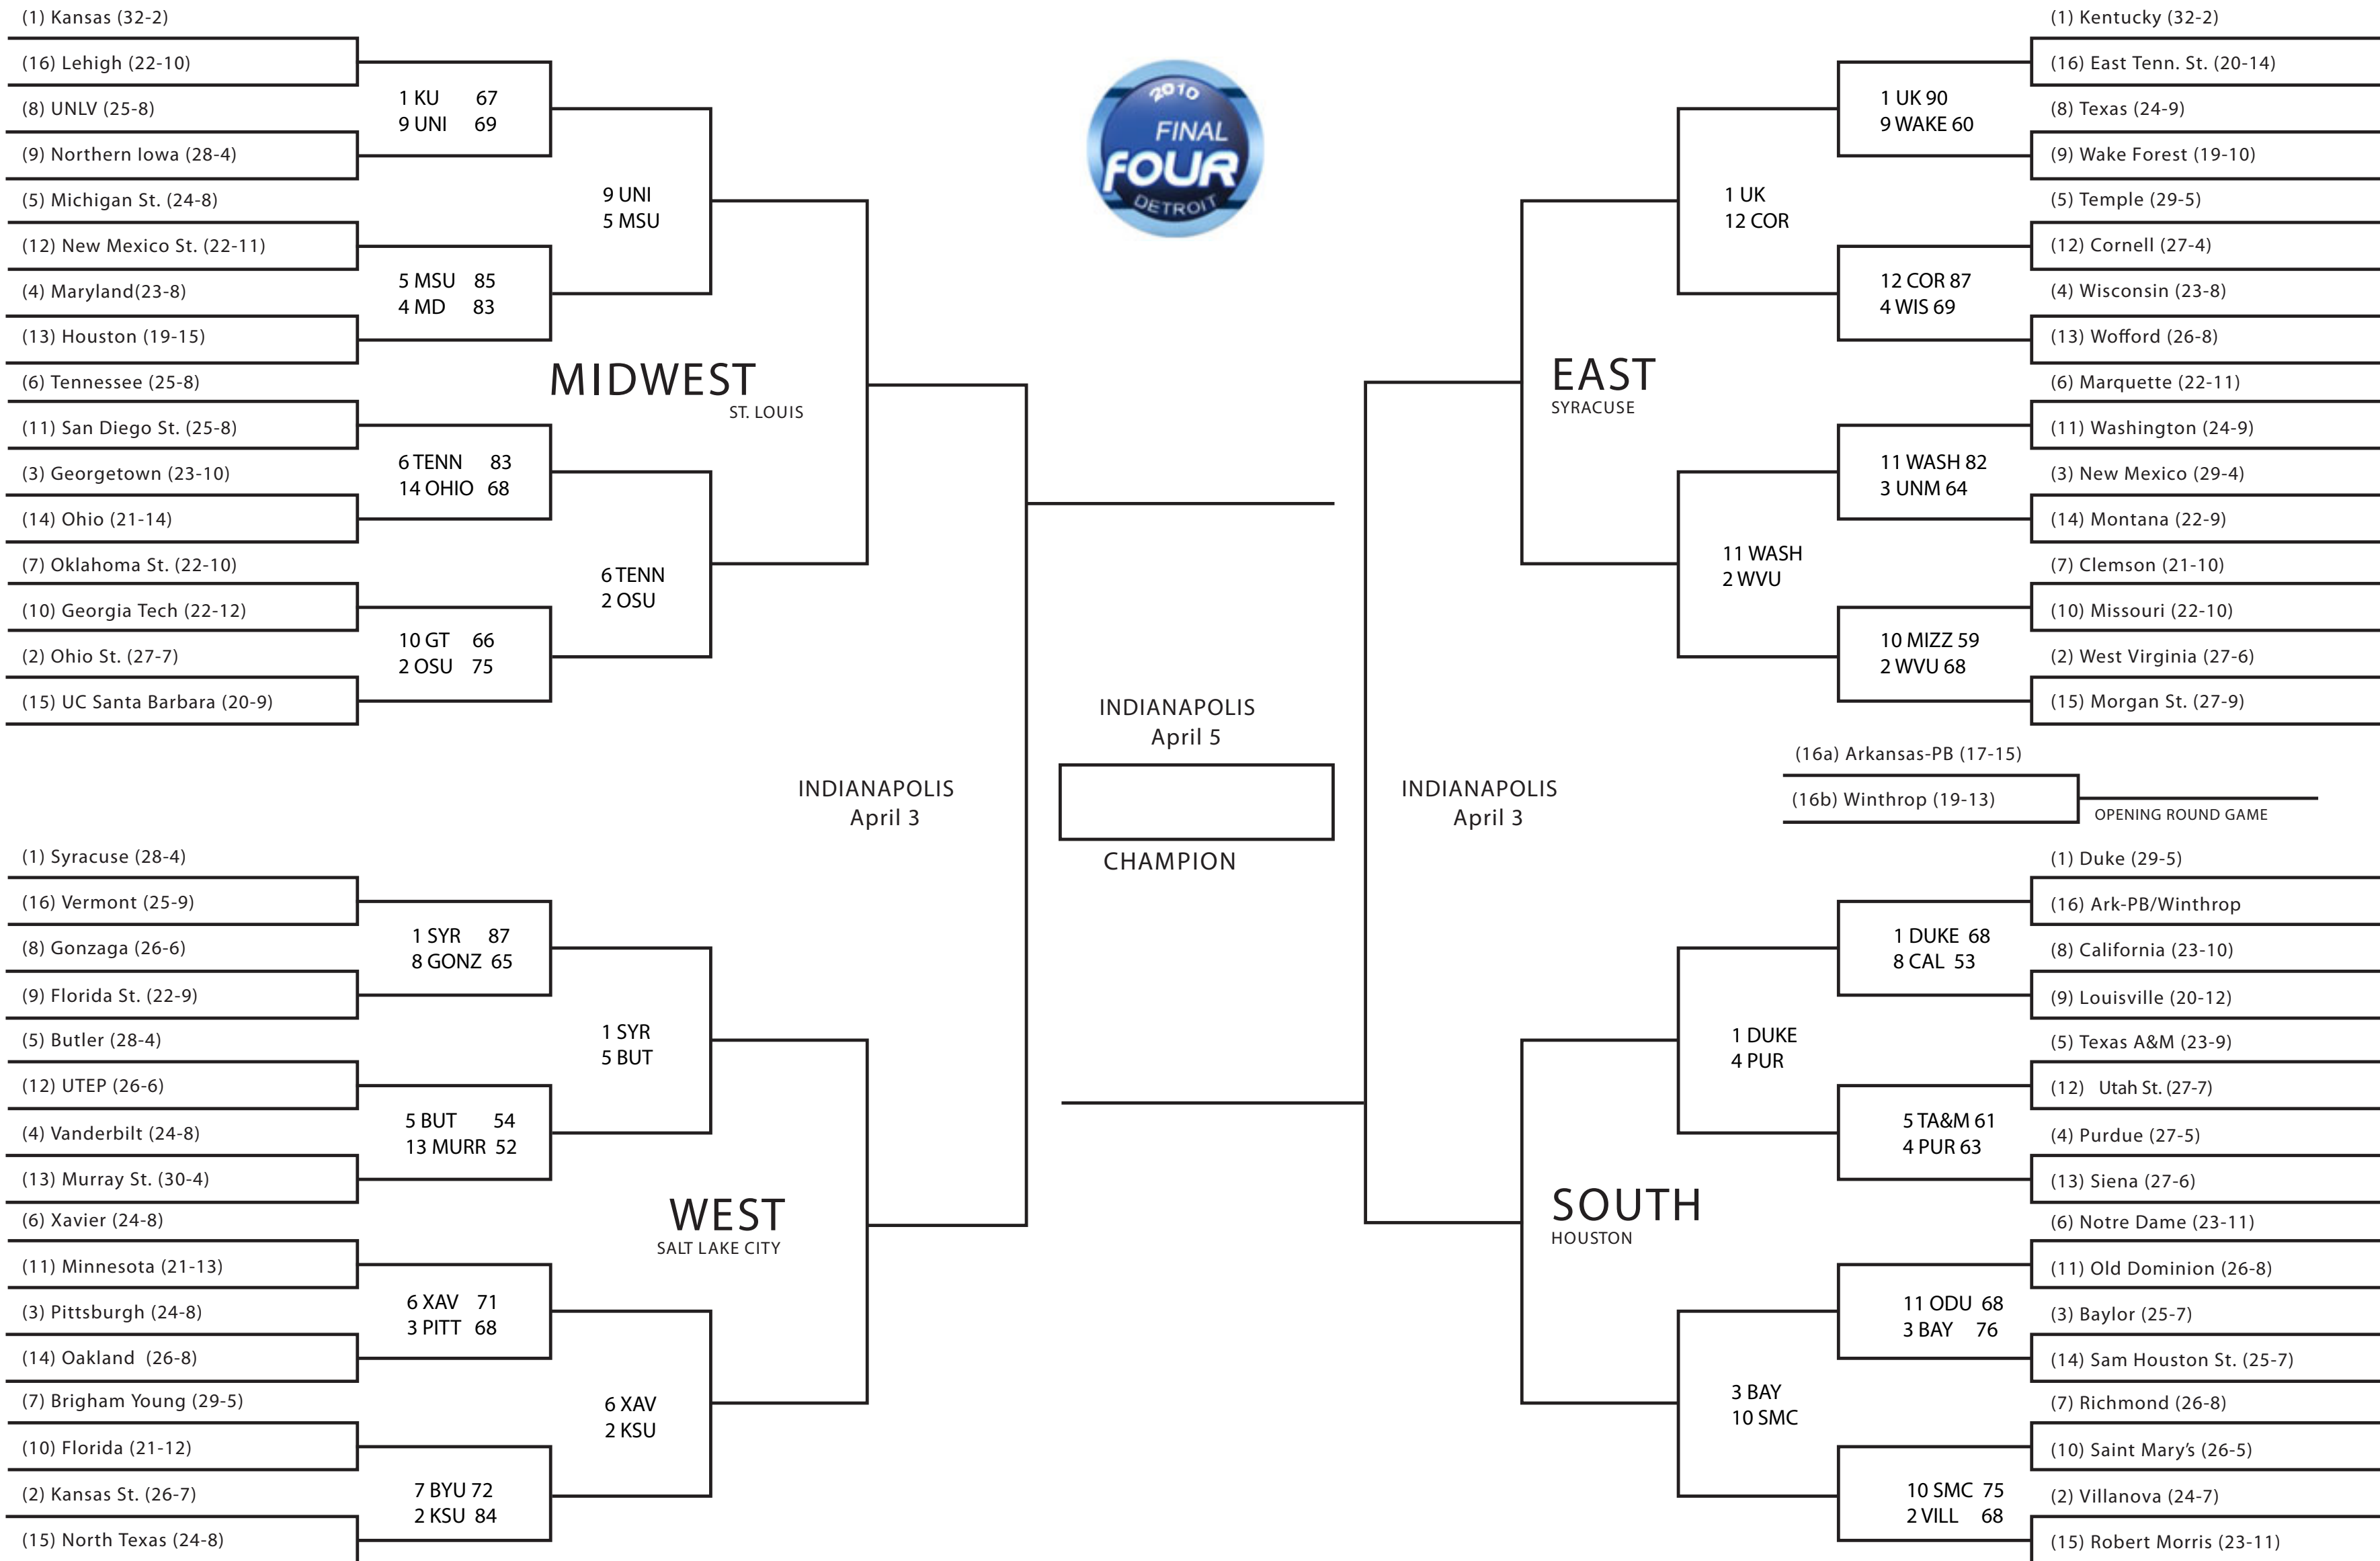

sportbet 2010 NCAA Division I Men's Basketball Championship

First Round
March 18-19
Second Round
March 20-21
Sweet 16
March 25-26
Elite Eight
March 27-28
Final Four
April 3
NATIONAL
CHAMPIONSHIP
Final Four
April 3
Elite Eight
March 27-28
Sweet 16
March 25-26
Second Round
March 20-21
First Round
March 18-19

(16a) Arkansas-PB (17-15)
 (16b) Winthrop (19-13)
 OPENING ROUND GAME

- (1) Kansas (32-2)
- (16) Lehigh (22-10)
- (8) UNLV (25-8)
- (9) Northern Iowa (28-4)
- (5) Michigan St. (24-8)
- (12) New Mexico St. (22-11)
- (4) Maryland (23-8)
- (13) Houston (19-15)
- (6) Tennessee (25-8)
- (11) San Diego St. (25-8)
- (3) Georgetown (23-10)
- (14) Ohio (21-14)
- (7) Oklahoma St. (22-10)
- (10) Georgia Tech (22-12)
- (2) Ohio St. (27-7)
- (15) UC Santa Barbara (20-9)